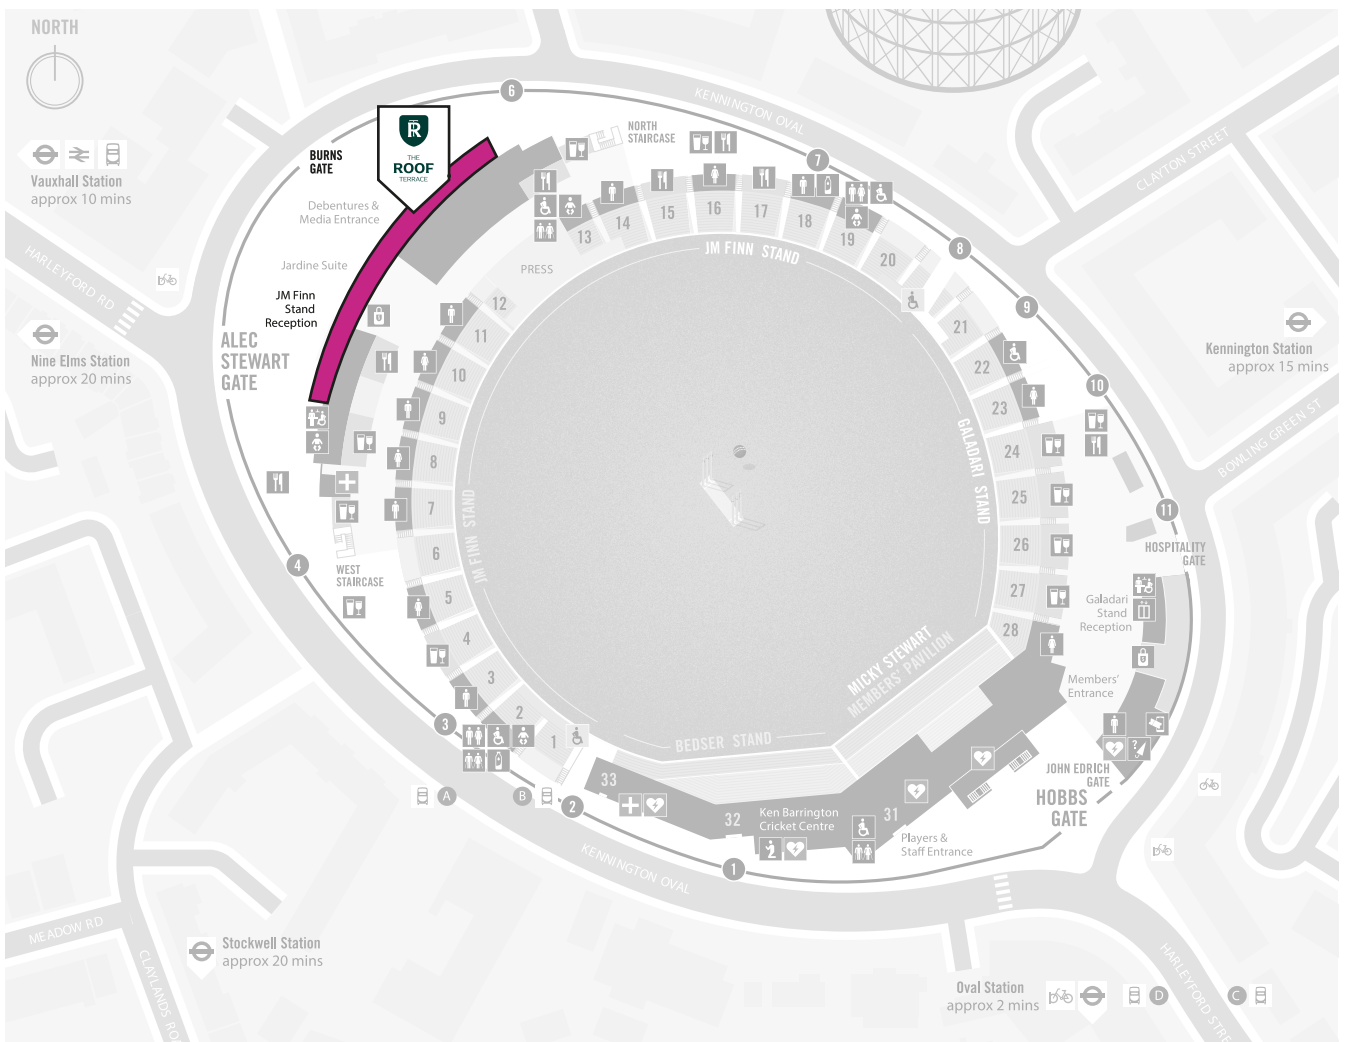

KIA OVAL
HOSPITALITY

ENGLAND V NEW ZEALAND

Women's IT20
13 July 2024
The Kia Oval

ITINERARY

- 16:30** Gates
- 17:30** Food Served
- 18:30** Start of Play
- 20:00** Change of Innings
- 21:30** Scheduled Close of Play

(Bar closes 30 minutes after the close of play)
*all timings subject to change

0207 820 5699 | KiaOval.com/hospitality | hospitality@kiaoval.com